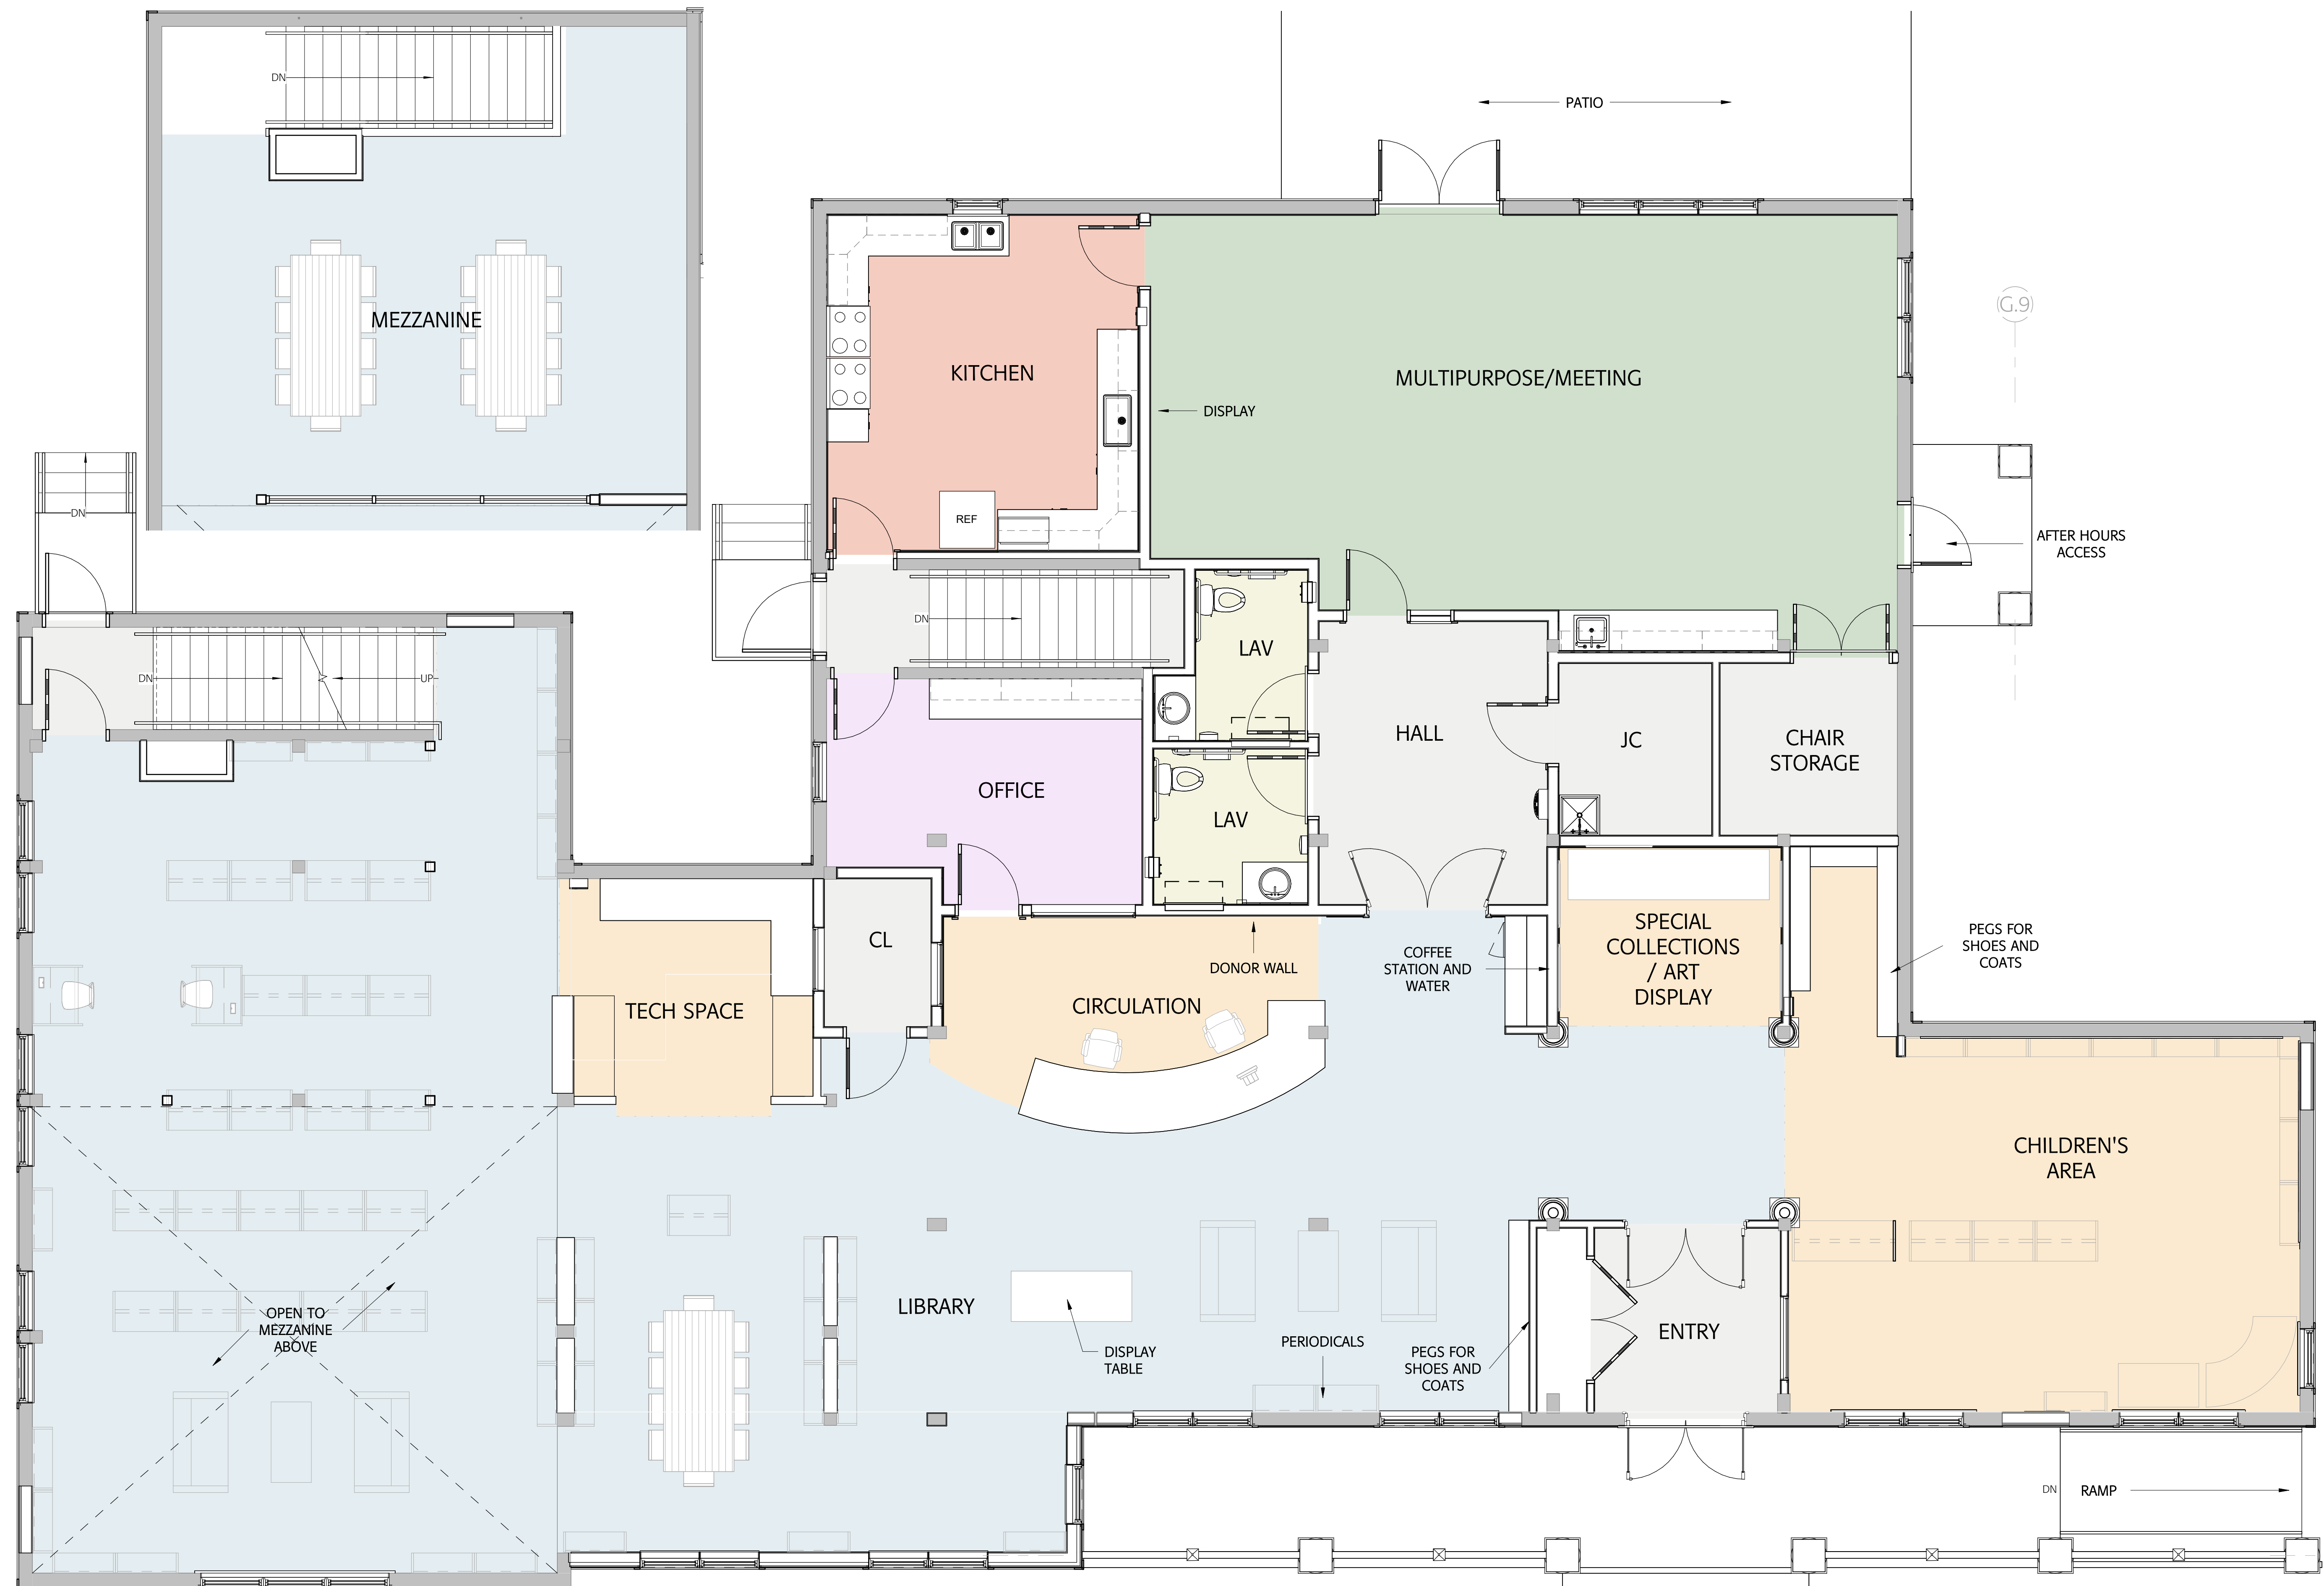

MEZZANINE FLOOR PLAN  
SCALE: 1/4" = 1'-0"

FIRST FLOOR PLAN  
SCALE: 1/4" = 1'-0"

# CORNISH LIBRARY & COMMUNITY CENTER

226 NH-120  
CORNISH FLAT, NH 03746  
7/23/24